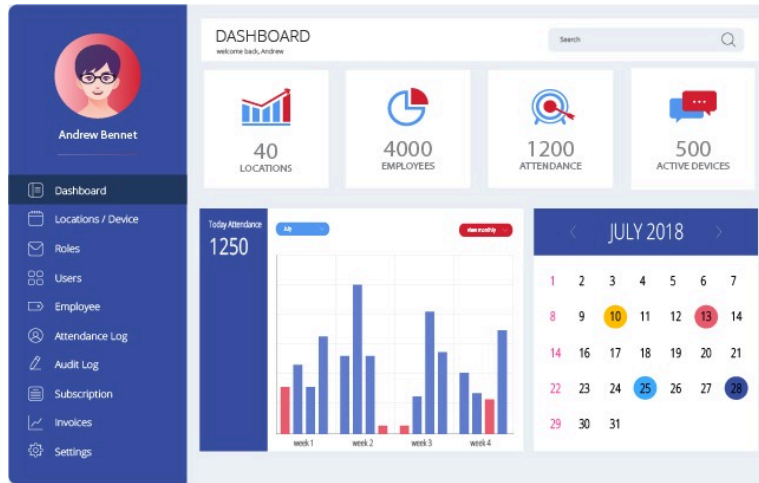

# Ace – Face Recognition System Software

Software for Recognize face, face detection process is an essential step in detecting and locating human faces in images and videos.

Model	ACE-AMS
Licence & Subscription	12 Month; Perpetual (1)
Face Template Size	200 kb
Face Detection Time	50 milli second for one face
Enrolment Time	500 milli second for one face
Face Matching Speed	1 lac per second from the database
Capture Range	2-5 feet
Display Size	7 inches
Display Resolution	640 x 400
Software Version	2.0
Movement of Face Tolerance	20 Degree
Capture Mode	Plain Live Capture
FOV	20 Degree
Maximum Operating Temperature	45 Degree Celsius
Operating Humidity	80 RH
OS Supported	Linux
Backend Database Supported	MySQL